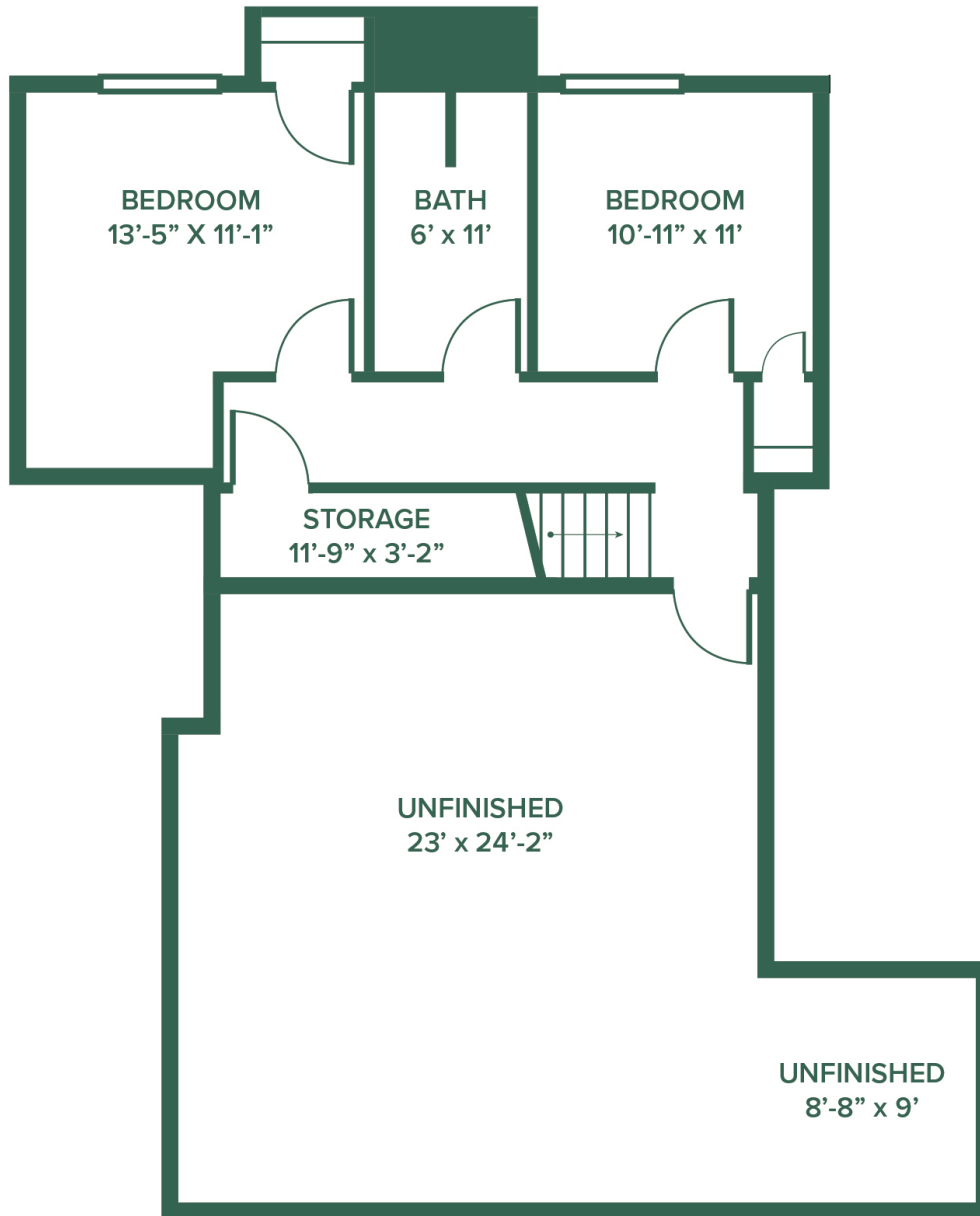

# 2334 HAMILTON DRIVE

**Main Level - 1,362 Sq. Ft.**

Total Square Footage 2,724 Sq. Ft.

Listing Price \_\_\_\_\_

Monthly Fee\* \_\_\_\_\_

\* Prices subject to change. Room layout and dimensions are for reference only, not to scale.

# 2334 HAMILTON DRIVE

**Lower Level - 1,362 Sq. Ft. / 620 Sq. Ft. Finished**