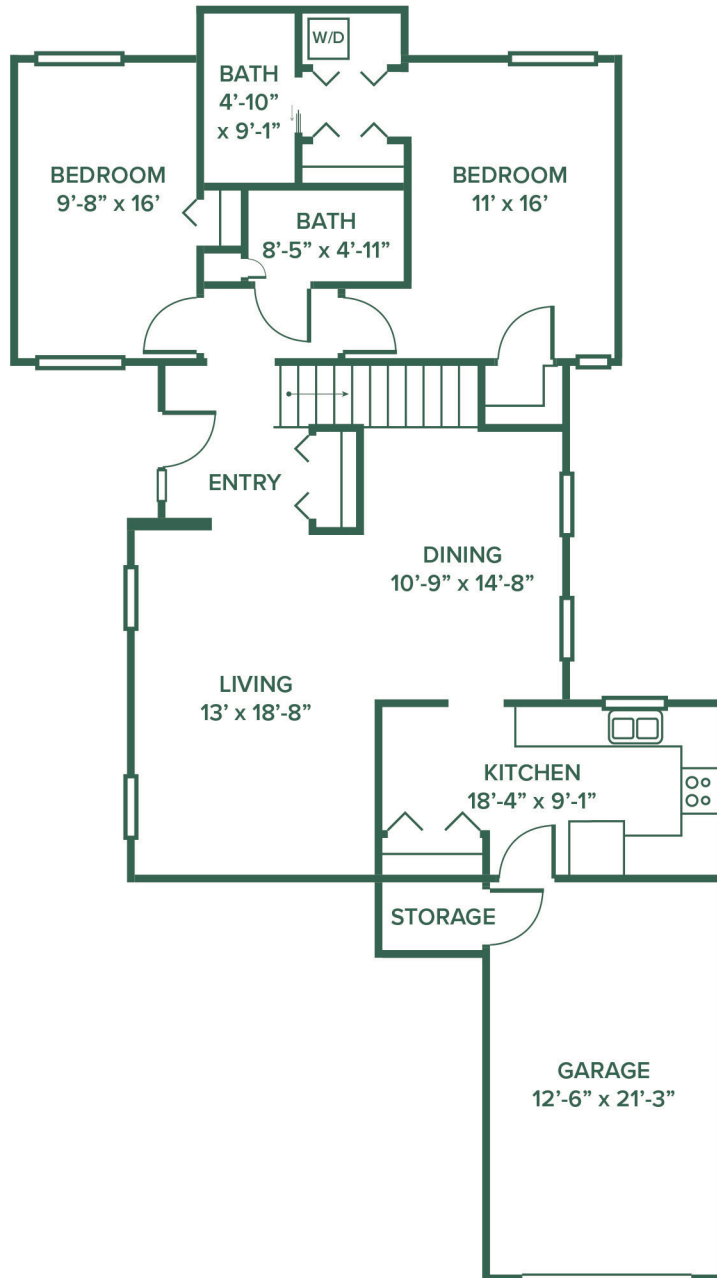

# 2334 HAMILTON DRIVE

**Main Level - 1,362 Sq. Ft.**

Total Square Footage 2,724 Sq. Ft.

Listing Price \_\_\_\_\_

Monthly Fee\* \_\_\_\_\_

\* Prices subject to change. Room layout and dimensions are for reference only, not to scale.

# 2334 HAMILTON DRIVE

**Lower Level - 1,362 Sq. Ft. / 620 Sq. Ft. Finished**