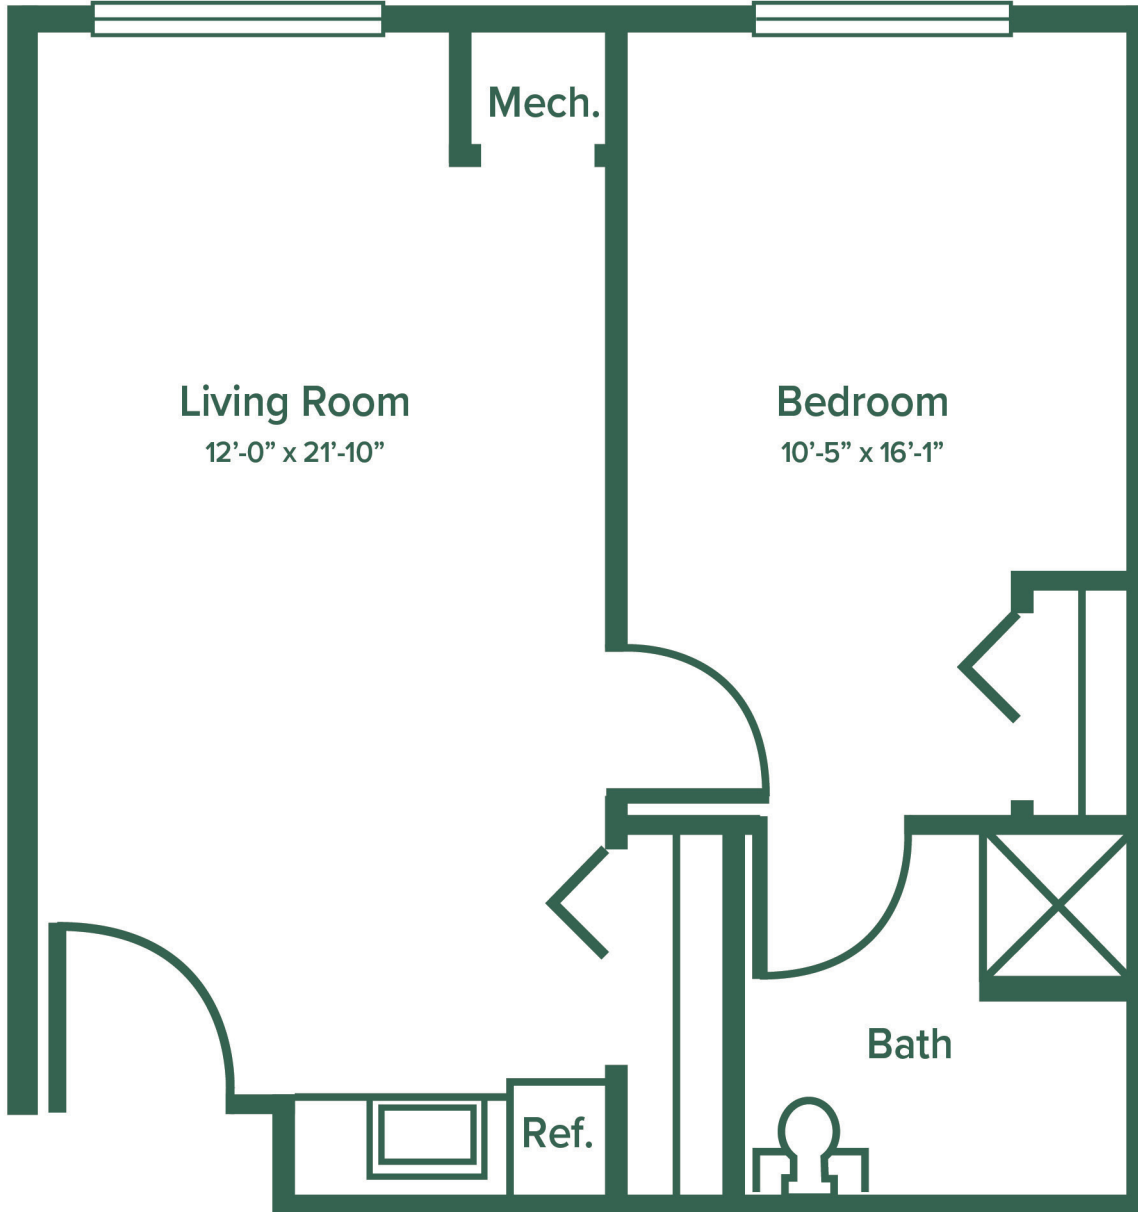

ONE BEDROOM

Apartment #

536 Sq Ft.

Apartment #

Square Footage

Monthly Fee* _____

* Prices subject to change. Room layout and dimensions are for reference only, not to scale.

THE LINDENS™
Assisted Living at Green Hills
2355 Hamilton Circle Ames, IA 50014