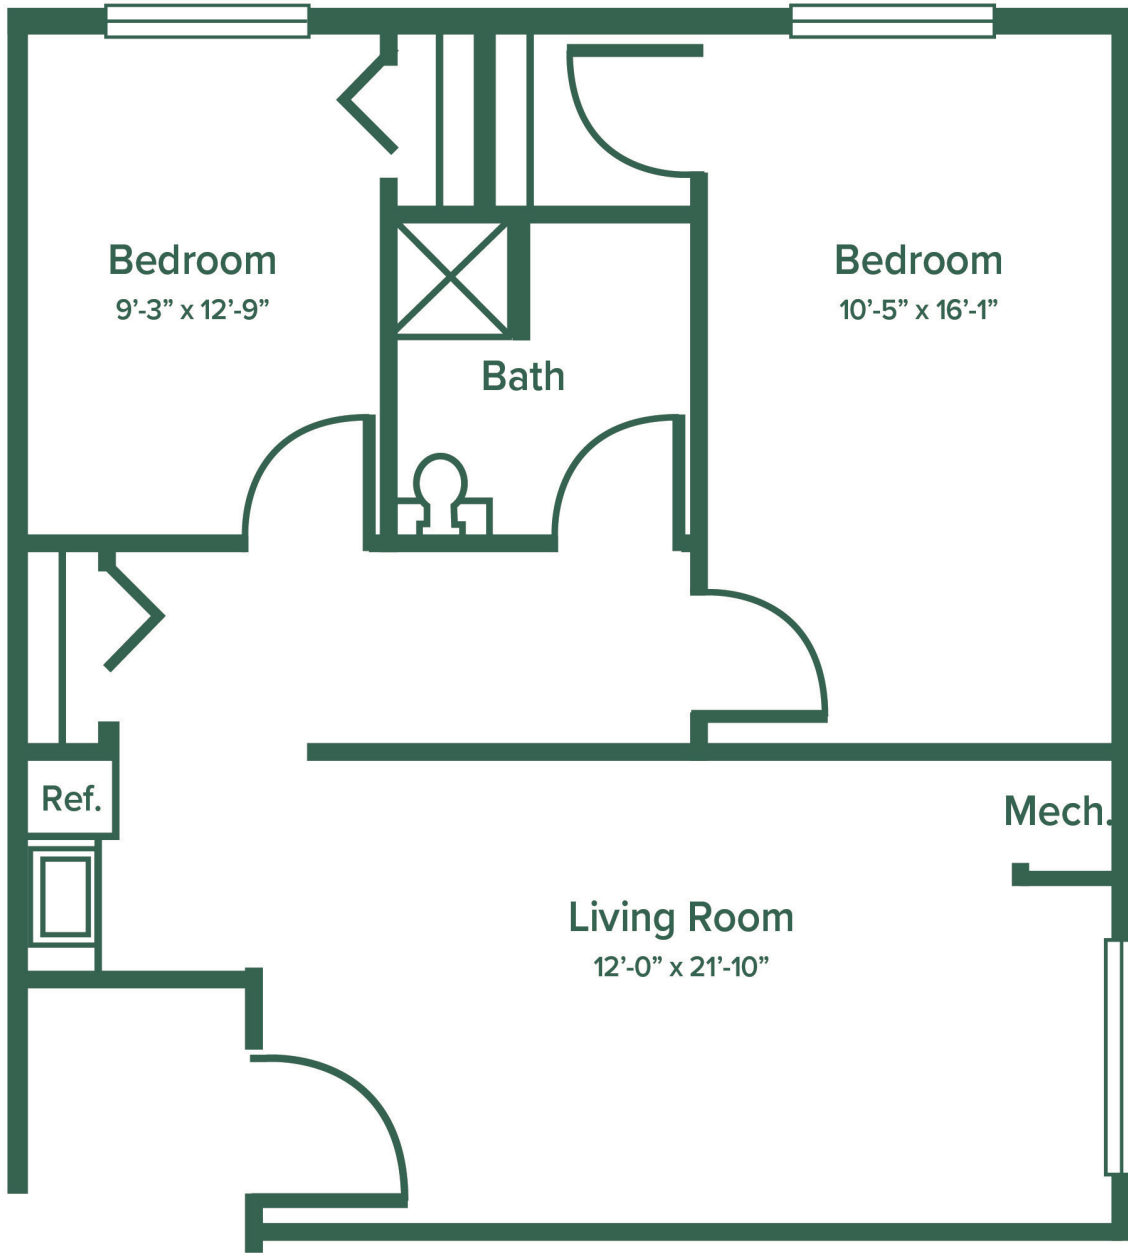

TWO BEDROOM

Apartment #

816 Sq Ft.

Monthly Fee* _____

Apartment #

Square Footage

* Prices subject to change. Room layout and dimensions are for reference only, not to scale.

THE LINDENS™
Assisted Living at Green Hills
2355 Hamilton Circle Ames, IA 50014