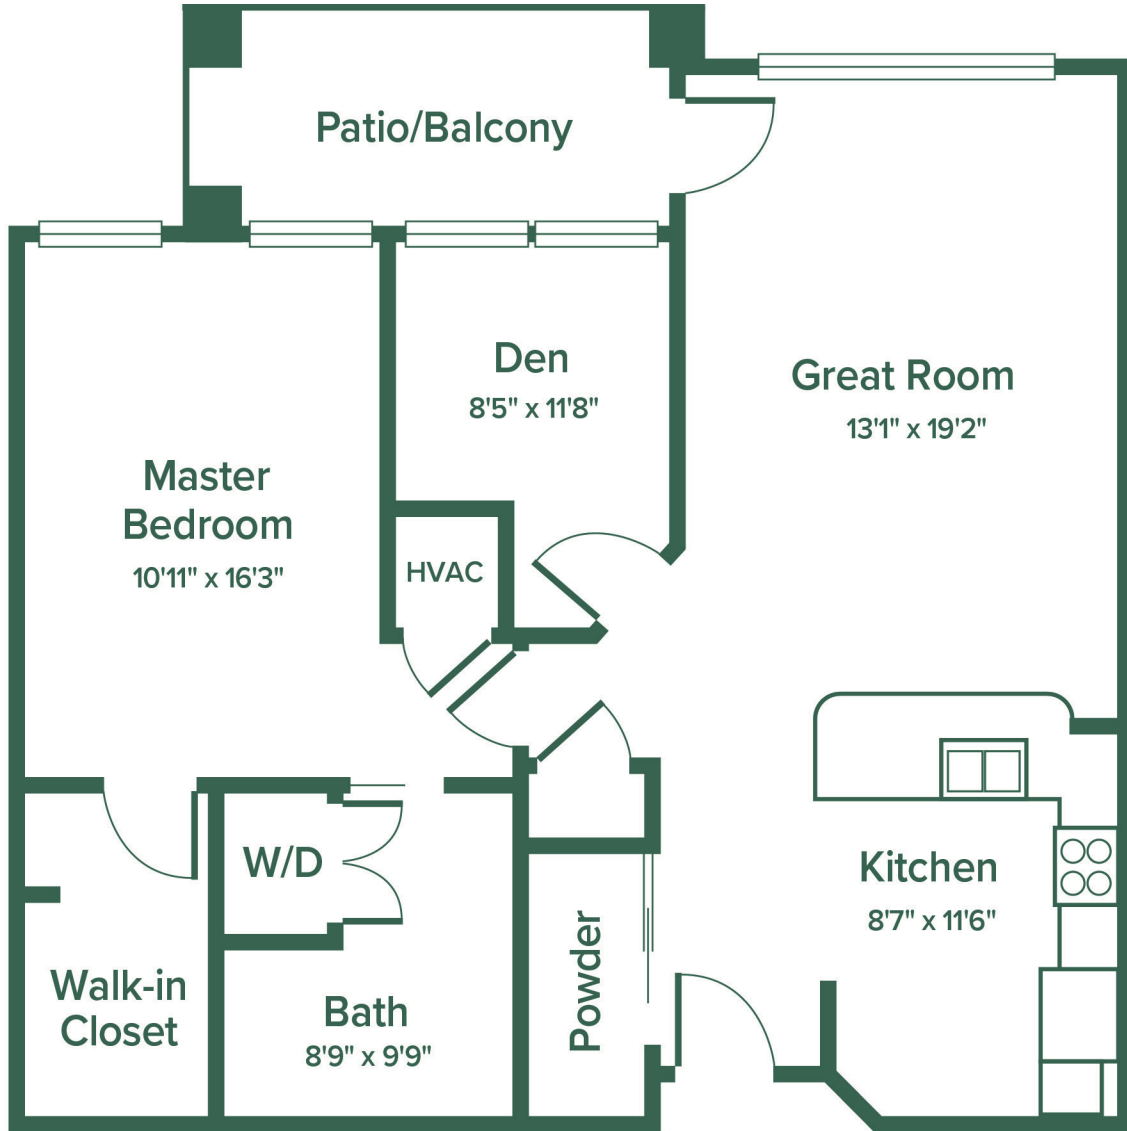

# ONE BEDROOM DEN

Apartment #

972 sq ft

Listing Price \_\_\_\_\_

Monthly Fee\* \_\_\_\_\_

Apartment #

Square Footage

\* Prices subject to change. Room layout and dimensions are for reference only, not to scale.