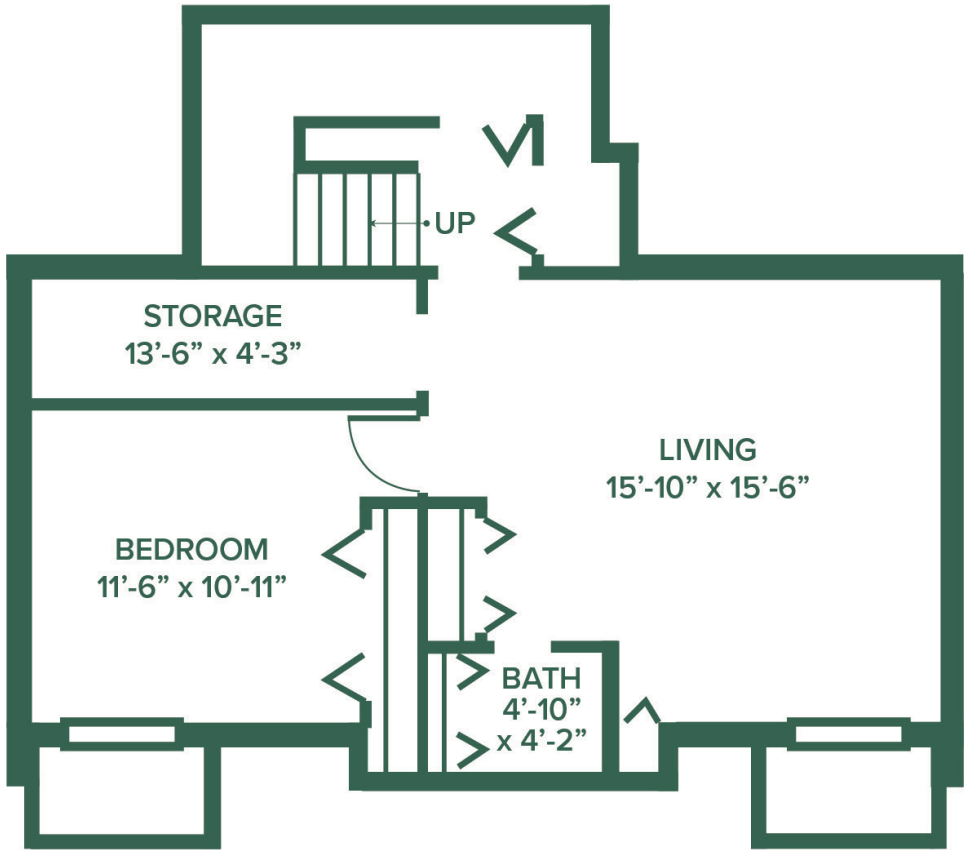

# 2344 HILTON COURT

**Main Level - 1,143 Sq. Ft**

Total Square Footage 1,779 Sq. Ft.

Listing Price \_\_\_\_\_

Monthly Fee\* \_\_\_\_\_

\* Prices subject to change. Room layout and dimensions are for reference only, not to scale.

# 2344 HILTON COURT

Lower Level - 572 Sq. Ft. Finished / 64 Sq. Ft. Unfinished