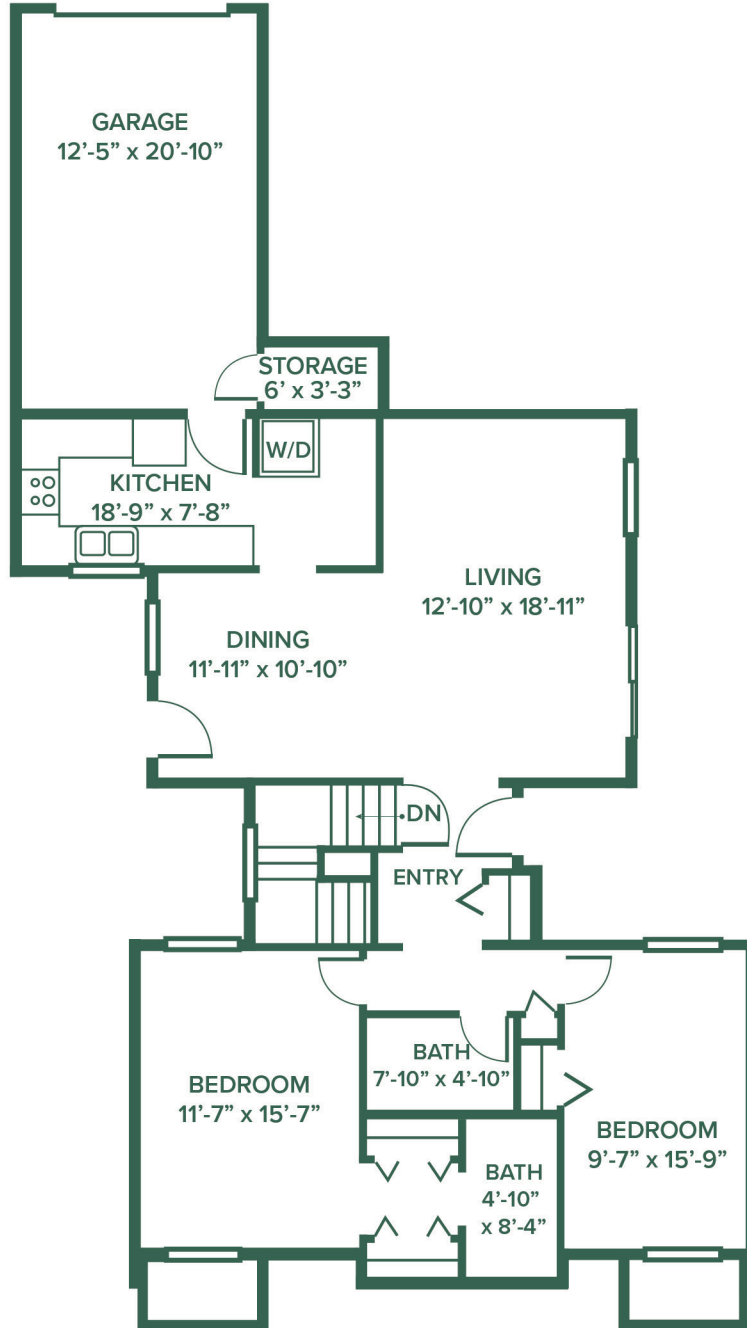

# 2344 HILTON COURT

**Main Level - 1,143 Sq. Ft**

Total Square Footage 1,779 Sq. Ft.

Listing Price \_\_\_\_\_

Monthly Fee\* \_\_\_\_\_

\* Prices subject to change. Room layout and dimensions are for reference only, not to scale.

# 2344 HILTON COURT

Lower Level - 572 Sq. Ft. Finished / 64 Sq. Ft. Unfinished