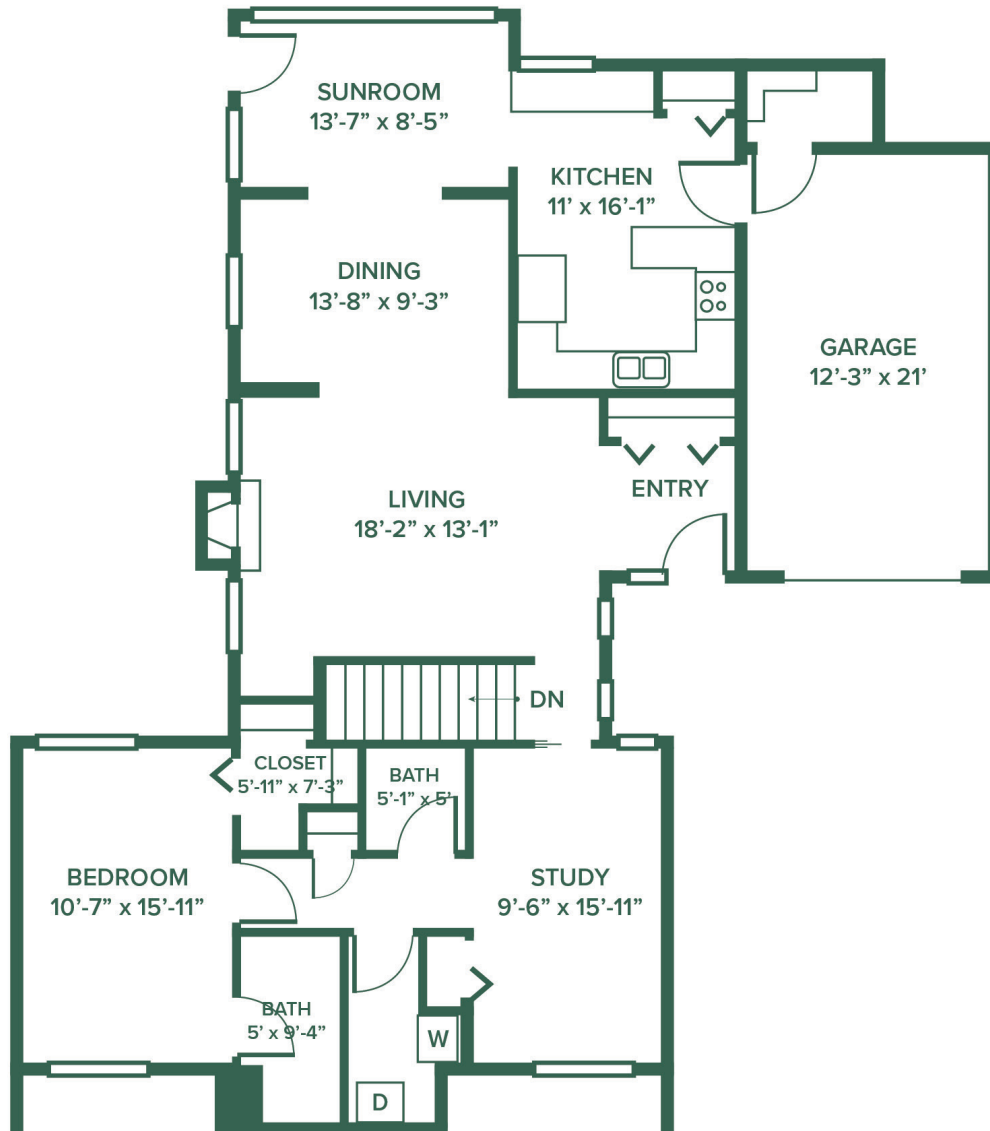

# 2332 HAMILTON DRIVE

**Main Level - 1,611 Sq. Ft**

Total Square Footage 2,912 Sq. Ft.

Listing Price \_\_\_\_\_

Monthly Fee\* \_\_\_\_\_

\* Prices subject to change. Room layout and dimensions are for reference only, not to scale.

# 2332 HAMILTON DRIVE

**Lower Level - 575 Sq. Ft. Finished / 726 Sq. Ft. Unfinished**