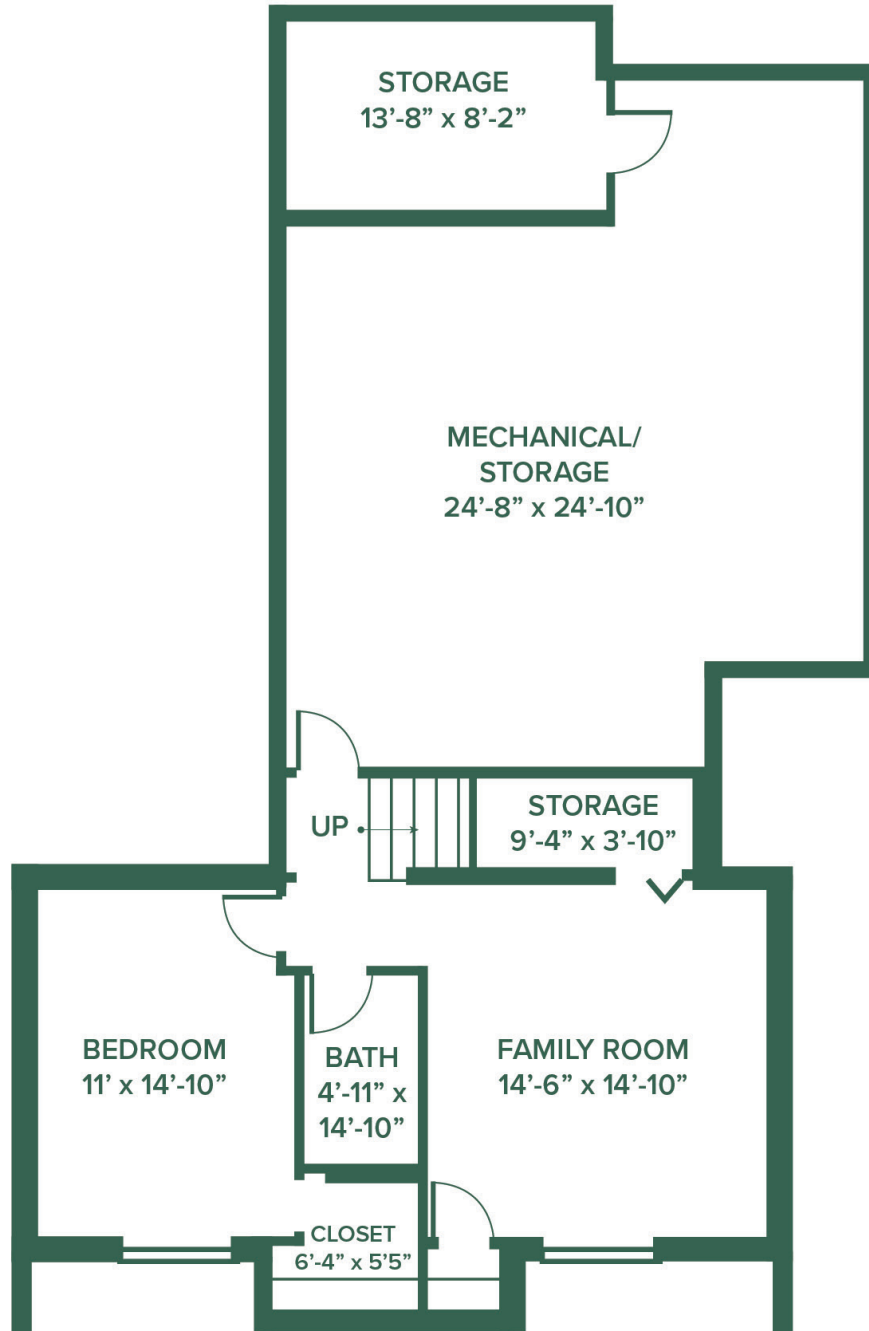

# 2332 HAMILTON DRIVE

**Main Level - 1,611 Sq. Ft**

Total Square Footage 2,912 Sq. Ft.

Listing Price \_\_\_\_\_

Monthly Fee\* \_\_\_\_\_

\* Prices subject to change. Room layout and dimensions are for reference only, not to scale.

# 2332 HAMILTON DRIVE

**Lower Level - 575 Sq. Ft. Finished / 726 Sq. Ft. Unfinished**