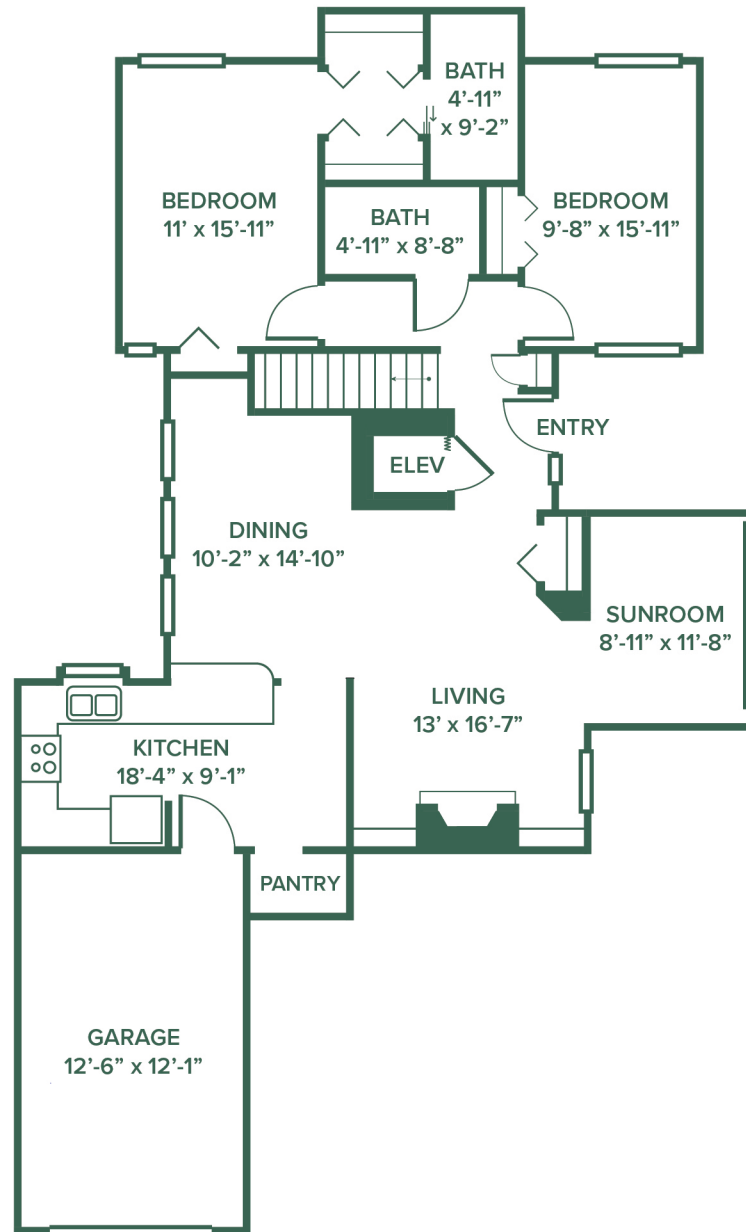

2224 HAMILTON DRIVE

Main Level - 1,470 Sq. Ft

Total Square Footage 2,940 Sq. Ft.

Listing Price _____

Monthly Fee* _____

* Prices subject to change. Room layout and dimensions are for reference only, not to scale.