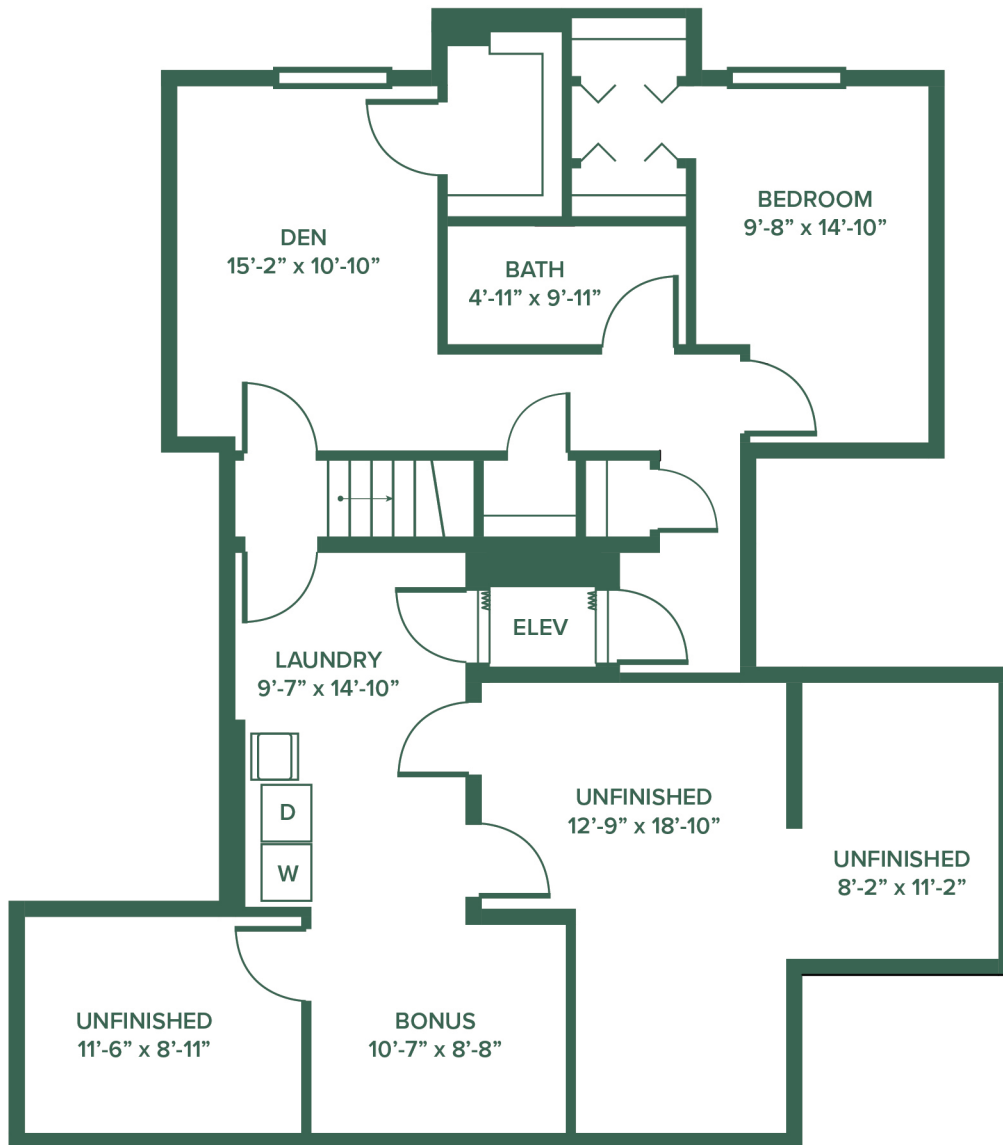

2224 HAMILTON DRIVE

Main Level - 1,470 Sq. Ft

Total Square Footage 2,940 Sq. Ft.

Listing Price _____

Monthly Fee* _____

* Prices subject to change. Room layout and dimensions are for reference only, not to scale.

GREEN HILLS™

2205 Green Hills Drive Ames, IA 50014

Live Life... The Way You Want It.

Call 515.357.5000 or visit GreenHillsRC.com

Managed by Life Care Services®

2224 HAMILTON DRIVE

Basement - 1,005 Sq. Ft. Finished / 465 Sq. Ft. Unfinished